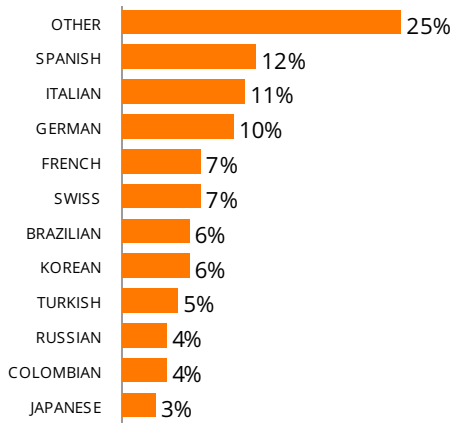

## Location

- > Only English school in the city centre
- > Short walk to King's College Chapel
- > Convenient for shops and public transport

**Sabine Lank**  
Center Director

**Natasha Colbridge**  
Director of Studies

## Nationality Mix